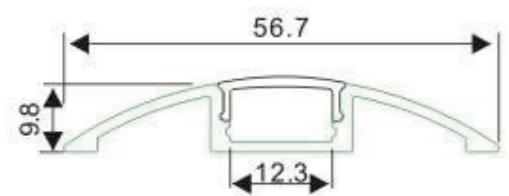

ALP021

Aluminum profile