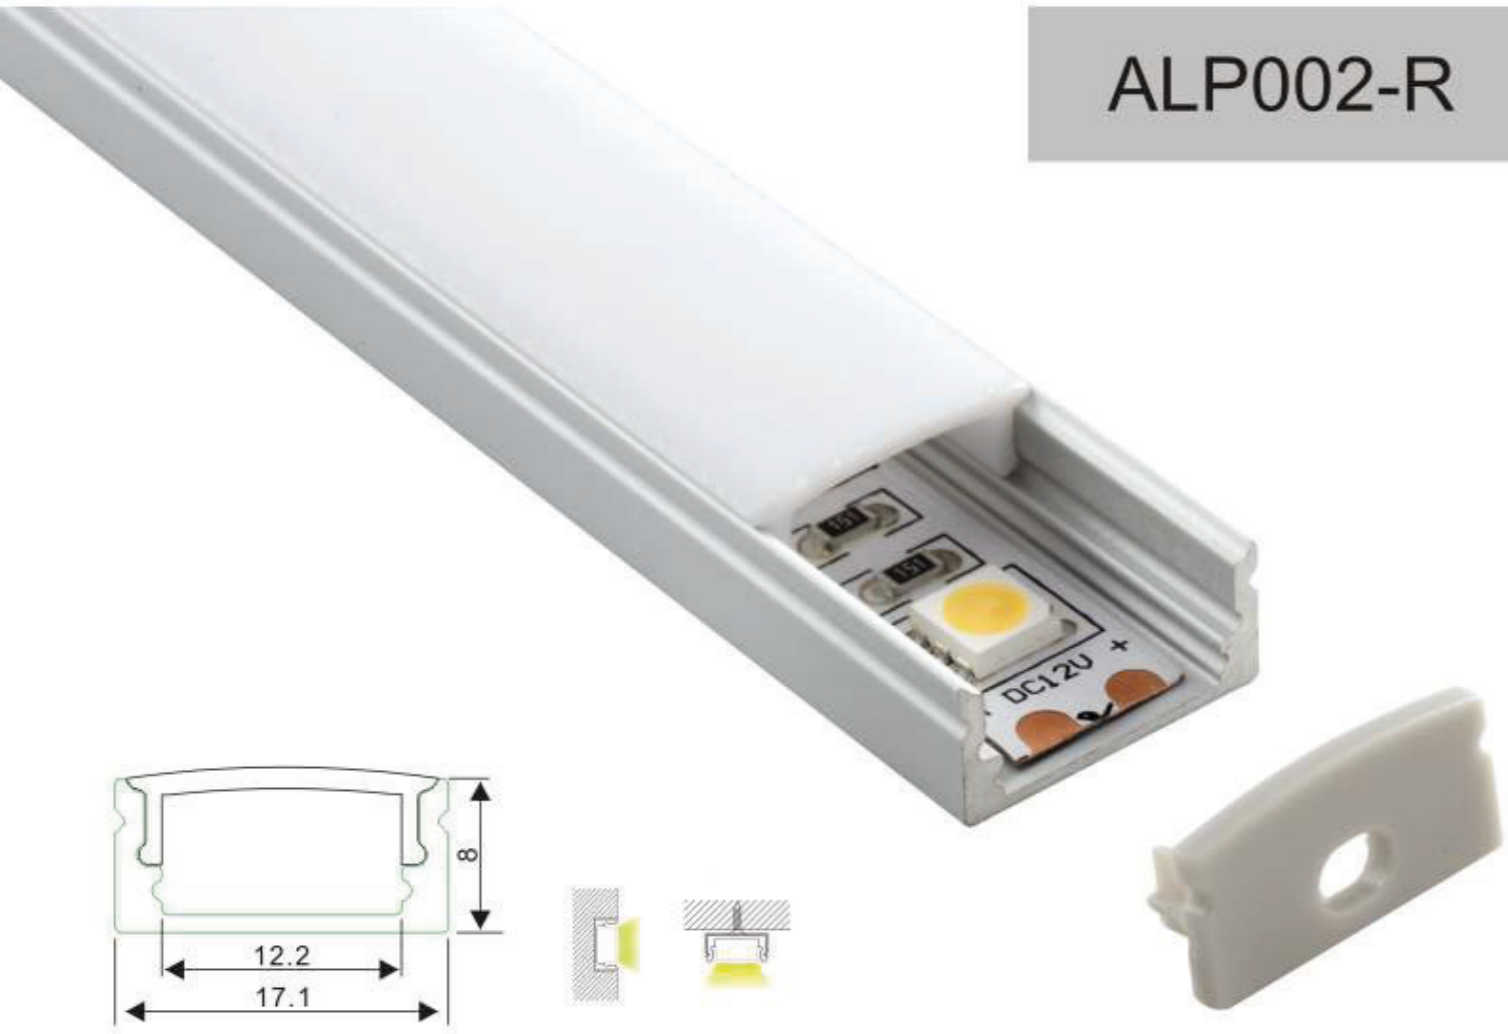

Step 3

Step 4

Aluminum profile

PMMA opal matte cover
PMMA semi-clear cover
PC diffused cover

End cap with hole
End cap without hole

LED Strip: 2835LED
70LEDs/M, 14W/M

LED Driver

ALP002-R

Aluminum profile

PMMA opal matte cover
PMMA semi-clear cover
PMMA clear cover
PC diffused cover

End cap with hole
End cap without hole

Mounting clip(metal)

Adjustble bracket

LED Strip: 2835LED
70LEDs/M, 14W/M

LED Driver

180 degrees connector

90 degrees connector

Mounting clip(PC)

ALP002-RL

Aluminum profile

PMMA opal matte cover
PMMA semi-clear cover
PMMA clear cover
60 degrees

End cap with hole
End cap without hole