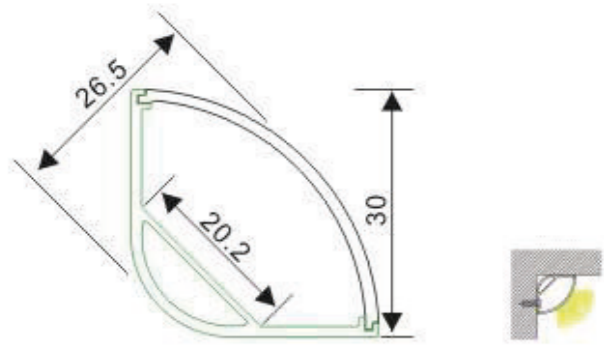

ALP016-R

Aluminum profile