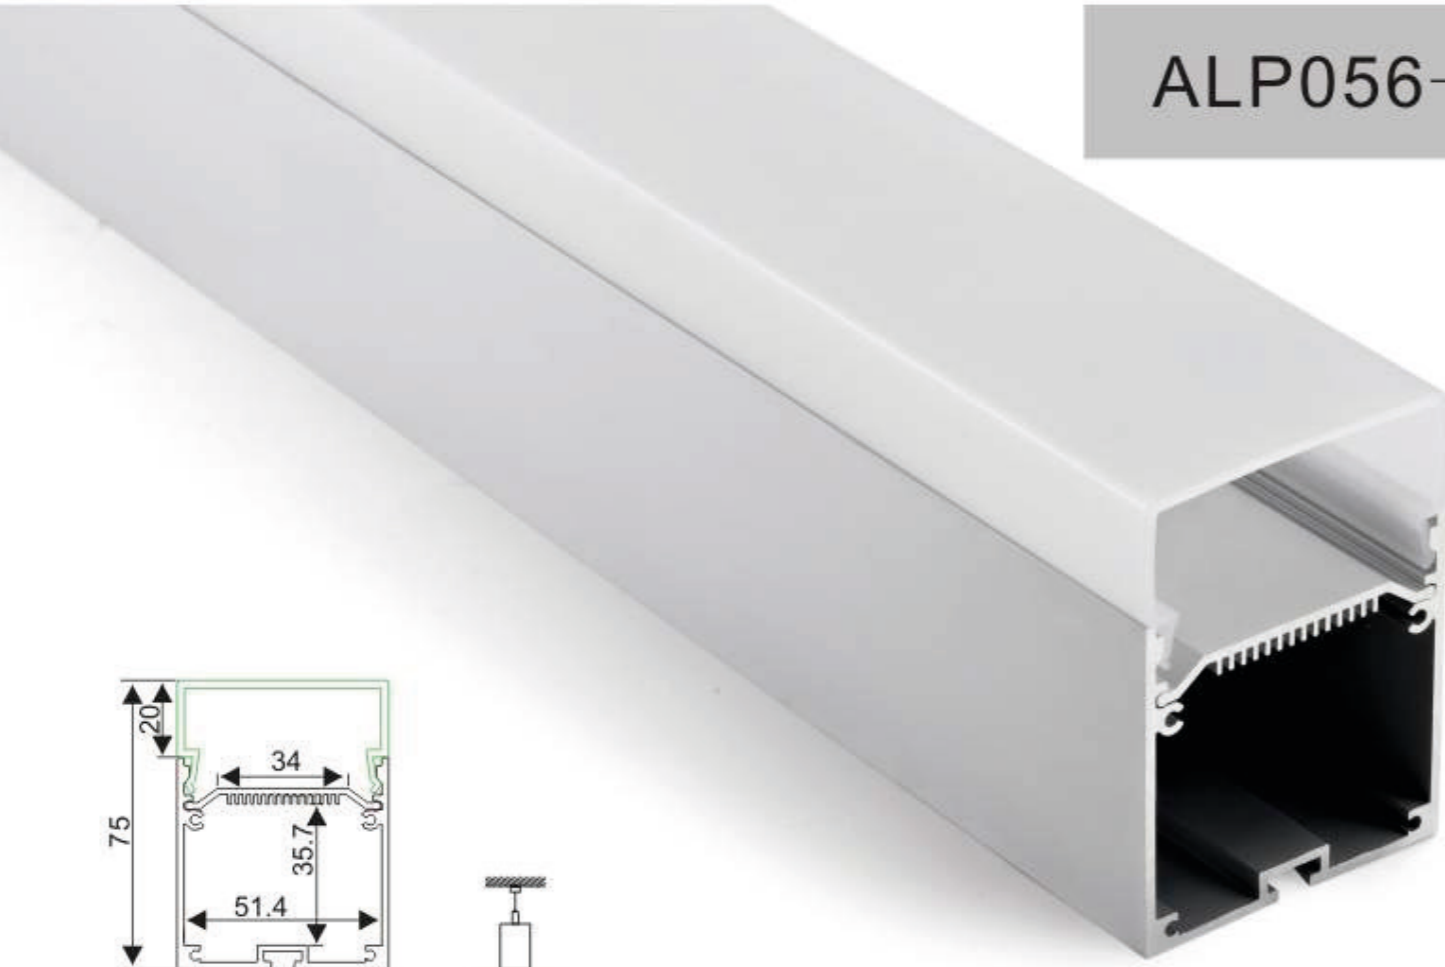

PC Frosted cover

End cap without hole

Steel wire

LED Strip: 2835LED
140LEDs/M, 28W/M

LED Driver

ALP056-D

Aluminum profile

PC Frosted cover