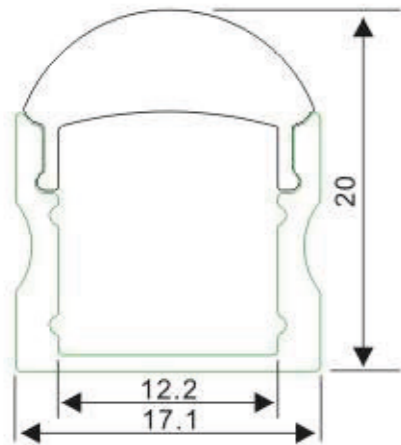

Mounting clip(metal)

Mounting clip(PC)

LED Strip: 2835LED
70LEDs/M, 14W/M

LED Driver

180 degrees connector

90 degrees connector

ALP004-RL

Aluminum profile