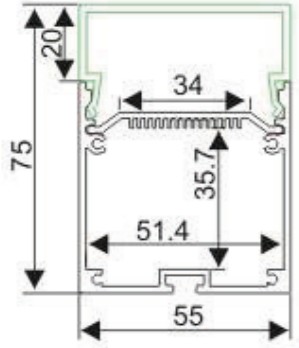

PC Frosted cover

End cap without hole

Steel wire

LED Strip: 2835LED
140LEDs/M, 28W/M

LED Driver

ALP056-D

Aluminum profile

PC Frosted cover