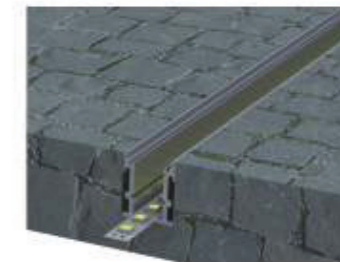

Aluminum profile

PC diffused cover

End cap with hole
End cap without hole

LED Strip: 2835LED
70LEDs/M, 14W/M

LED Driver

Step 1

Step 2

Step 3