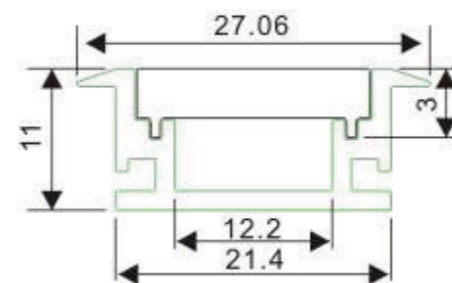

ALP033

Aluminum profile