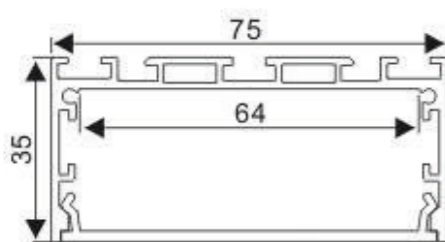

ALP048-R1

Aluminum profile