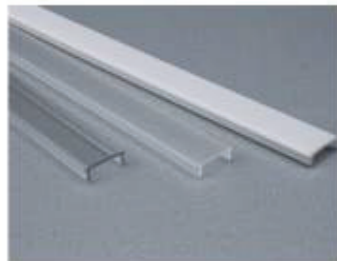

Aluminum profile

PMMA opal matte cover
PMMA semi-clear cover
PMMA clear cover
PC diffused cover

End cap with hole
End cap without hole

Mounting clip(metal)

Adjustble bracket

LED Strip: 2835LED
70LEDs/M, 14W/M