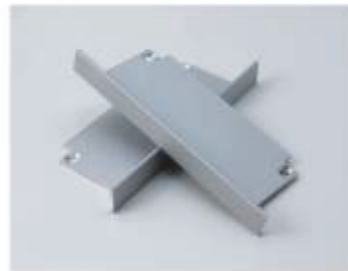

Aluminium End Cap
without hole