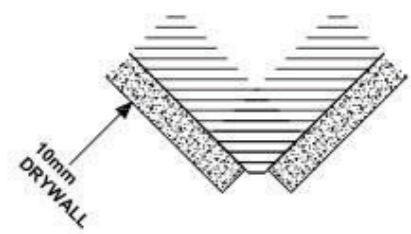

ALP070

Step 1