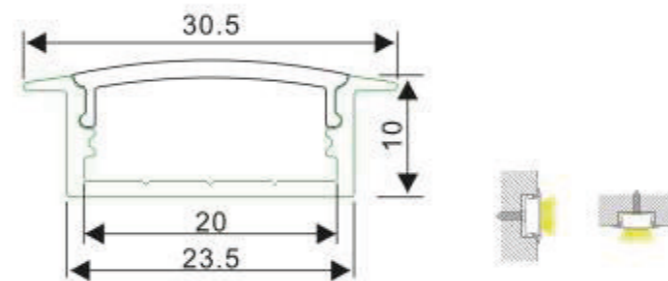

Mounting profile

LED Strip: 2835LED
120LEDs/M, 24W/M

LED Driver

ALP013

Aluminum profile

PMMA opal matte cover
PMMA semi-clear cover
PC diffused cover

End cap with hole
End cap without hole

LED Strip:3528 LED
120 LEDs/M, 9.6W/M