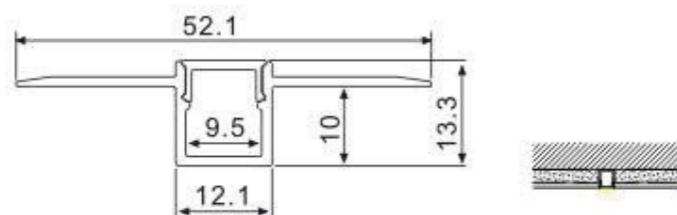

LED Strip: 2835LED
140LEDs/M, 28W/M

LED Driver

Steel wire

Metal clip

ALP068

Aluminum profile

PC diffused cover

End cap with hole
End cap without hole