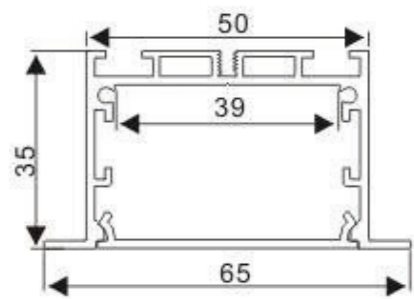

Mounting clip(metal)

Connector T

Connector L

Connector X

Connector IL

LED Strip, 2835 LED
140LEDs/M, 28W/M

LED Driver

ALP045-R