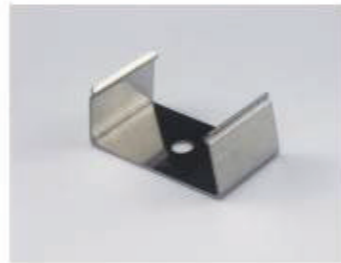

End cap with hole
End cap without hole

Mounting clip(metal)

90 degrees joining connector

90 degrees connector

180 degrees joining connector

Straight connector

LED Strip: 2835LED
120LEDs/M, 24W/M

LED Driver