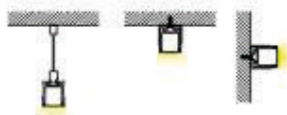

ALP032

Aluminum profile