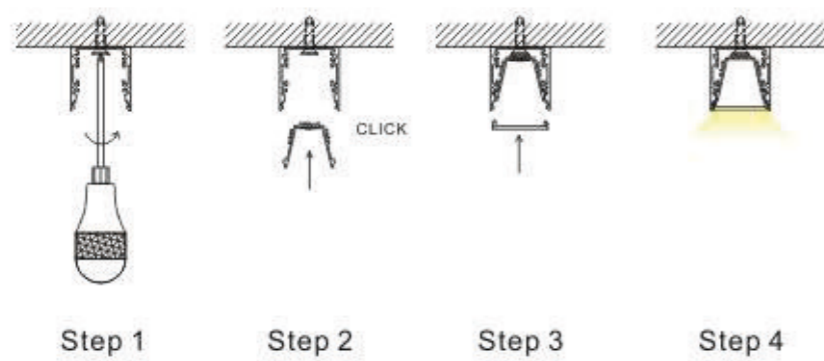

Aluminum profile

Mounting Profile

PMMA opal matte cover
PMMA semi-clear cover
PC diffused cover

End cap without hole

LED Strip: 2835LED
70LEDs/M, 14W/M

LED Driver

ALP3030

Aluminum profile 1