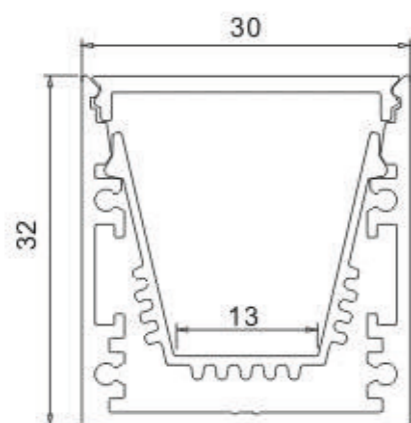

Aluminum profile

Mounting Profile

PMMA opal matte cover
PMMA semi-clear cover
PC diffused cover

End cap without hole

LED Strip: 2835LED
70LEDs/M, 14W/M

LED Driver

ALP3030

Aluminum profile 1