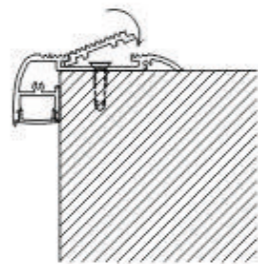

ALP024

Aluminum profile

PMMA opal matte cover
PMMA semi-clear cover
PMMA clear cover

End cap with hole
End cap without hole

LED Strip: 2835LED
70LEDs/M, 14W/M

LED Driver

ALP024-R

Step 1