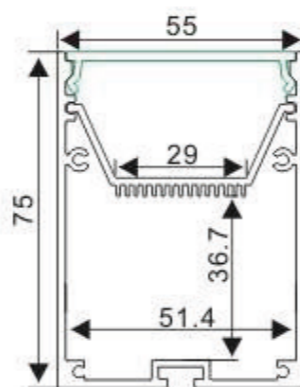

Aluminum profile 2

Frosted PC cover

End cap without hole

LED Strip: 2835LED
120LEDs/M, 24W/M

LED Driver

Steel wire

ALP056

Aluminum profile