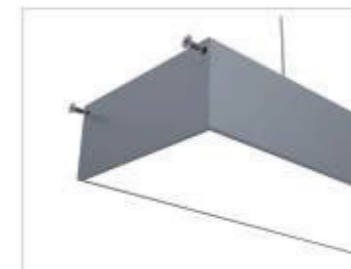

LED Strip: 2835LED
210LEDs/M, 42W/M

LED Driver

Step 1

Step 2

Step 3

Step 4

Step 5

Step 6