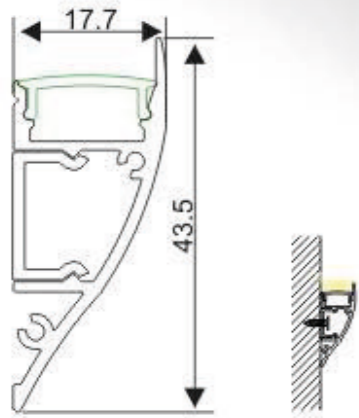

End cap with hole
End cap without hole

Mounting clip(metal)

90 degrees joining connector

90 degrees connector

180 degrees joining connector

Straight connector

LED Strip: 2835LED
120LEDs/M, 24W/M

LED Driver

Aluminum profile

PMMA opal matte cover
PMMA semi-clear cover
PMMA clear cover
PC diffused cover

End cap with hole
End cap without hole

Mounting clip(metal)

LED Strip: 2835LED
70LEDs/M, 14W/M

LED Driver

ALP062