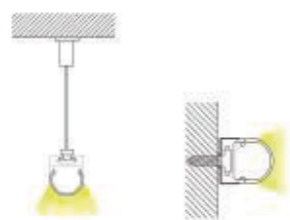

ALP027

Aluminum profile