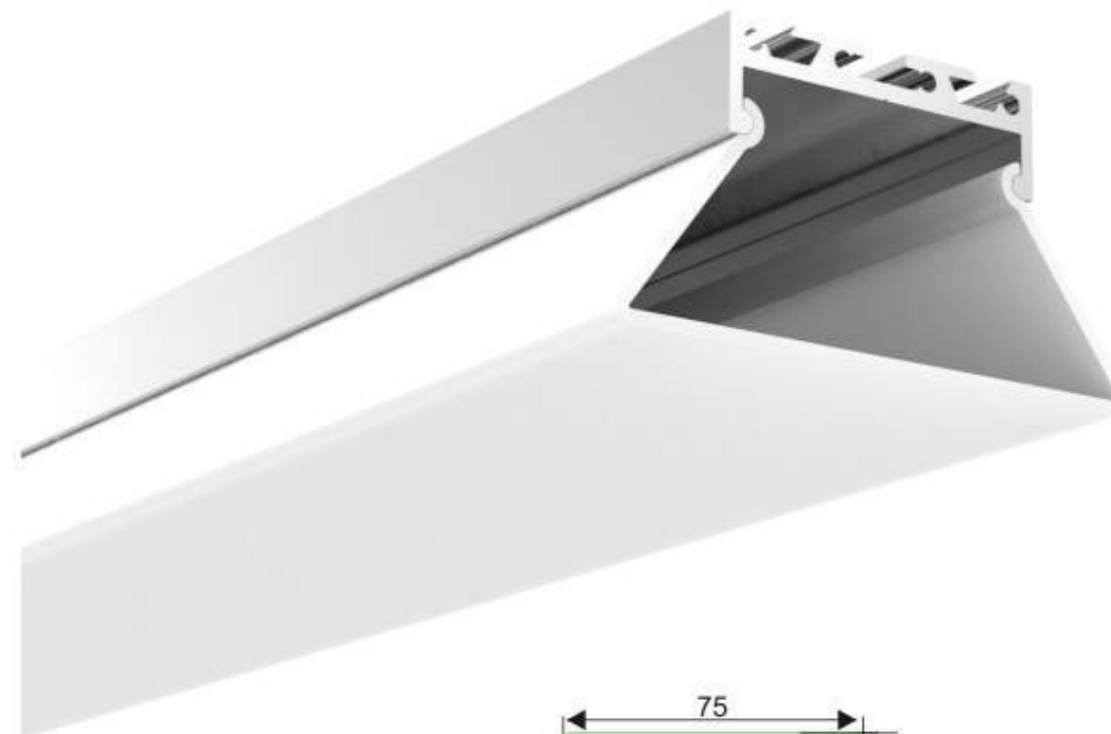

LED Driver

Steel wire

ALP065

ALP065-T

Aluminum profile

PMMA opal matte cover
PMMA semi-clear cover
PC diffused cover

End cap without hole

Metal clip