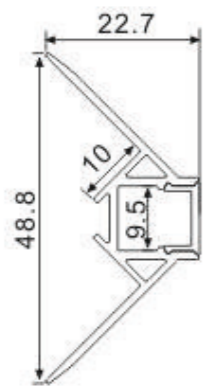

ALP070

Step 1