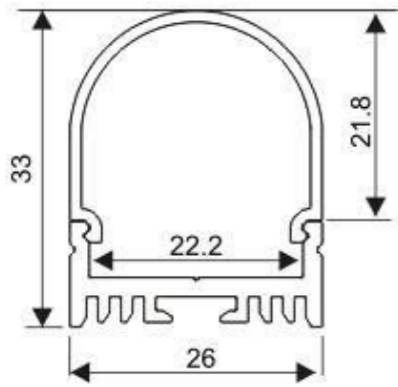

ALP044-PC-R

Aluminum profile