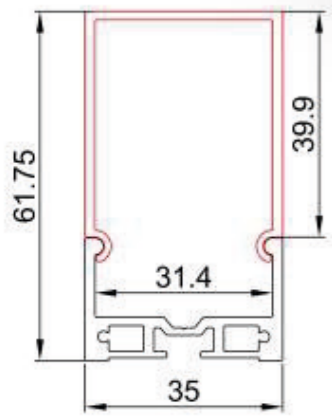

LED Strip: 2835LED
140LEDs/M, 28W/M

LED Driver

Steel wire

ALP054

Aluminum profile

PMMA opal matte cover

End cap without hole

LED Strip: 2835LED
140LEDs/M, 28W/M