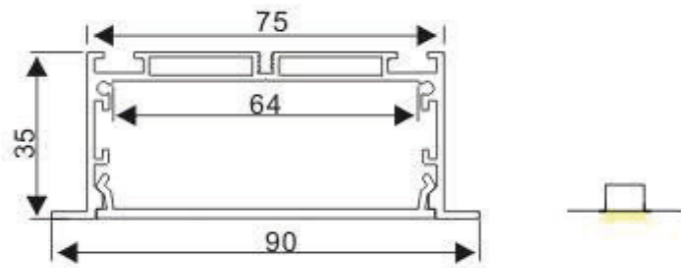

Connector T

Connector L

Connector X

Connector IL

LED Strip: 2835LED
140LEDs/M, 28W/M

LED Driver

ALP047-R1

Aluminum profile