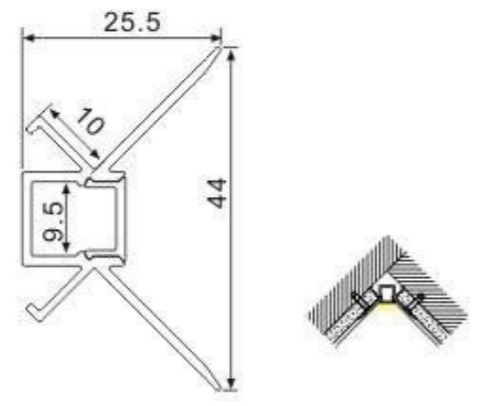

ALP069

Aluminum profile