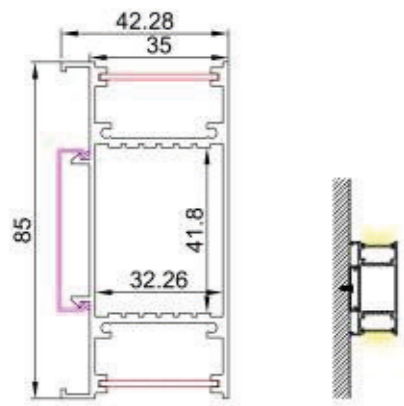

ALP049-R

Aluminum profile