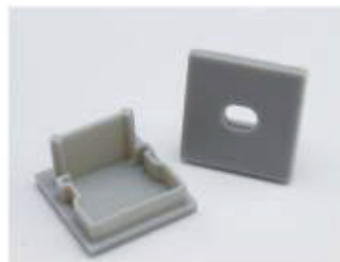

End cap with hole
End cap without hole