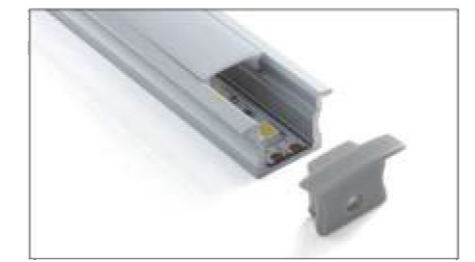

ALP003-R SEITE 5