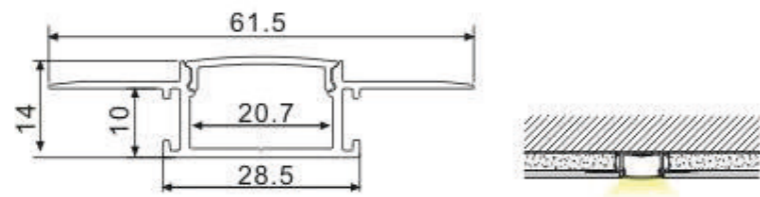

ALP071

Aluminum profile