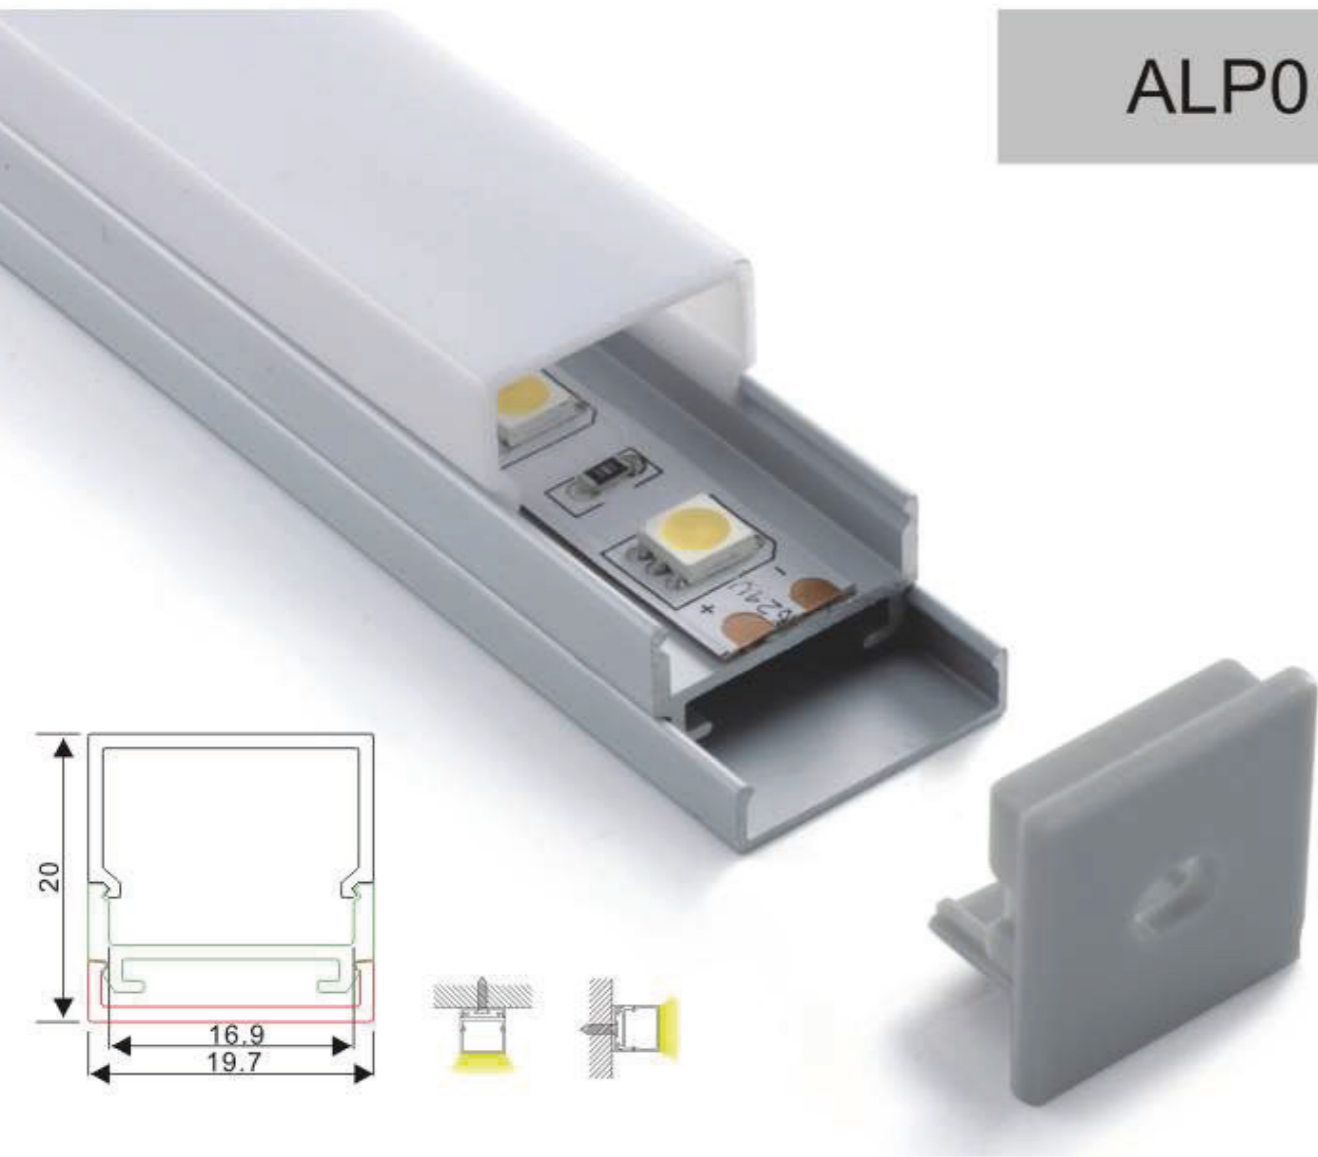

Aluminum profile

Aluminum profile(for strips)

Mounting profile

PMMA opal matte cover
PMMA semi-clear cover

End cap with hole
End cap without hole

LED Strip: 2835LED
120LEDs/M, 24W/M

LED Driver

ALP011