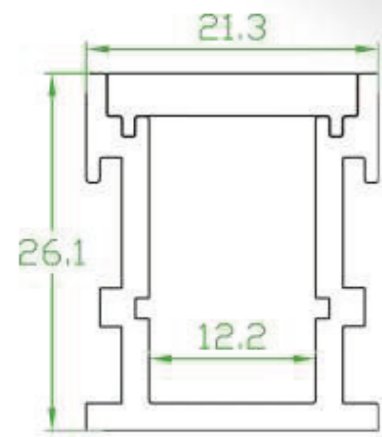

Aluminum profile

PC diffused cover

End cap with hole
End cap without hole

LED Strip: 2835LED
70LEDs/M, 14W/M

LED Driver

Step 1

Step 2

Step 3