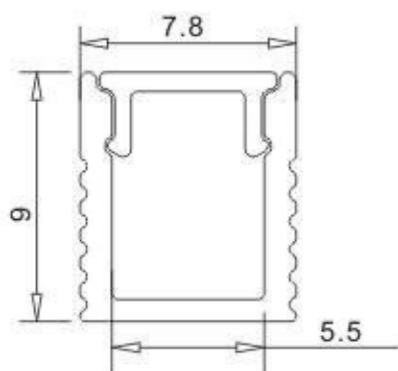

ALP035

Aluminum profile

PC diffused cover

End caps with hole or without hole

Mounting clip(metal)

LED Strip: 3528LED
120LEDs/M, 9.6W/M

LED Driver

ALP073