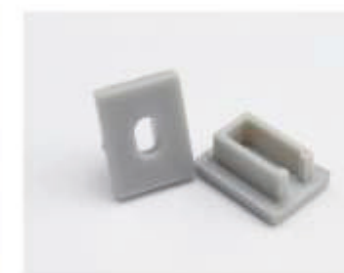

End caps with hole or without hole