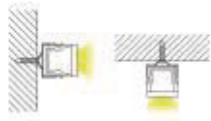

Aluminum profile

PC diffused cover

End cap with hole
End cap without hole

Mounting clip(metal)

LED Strip: 3528LED
120LEDs/M, 9.6W/M

LED Driver

ALP025

ALP026