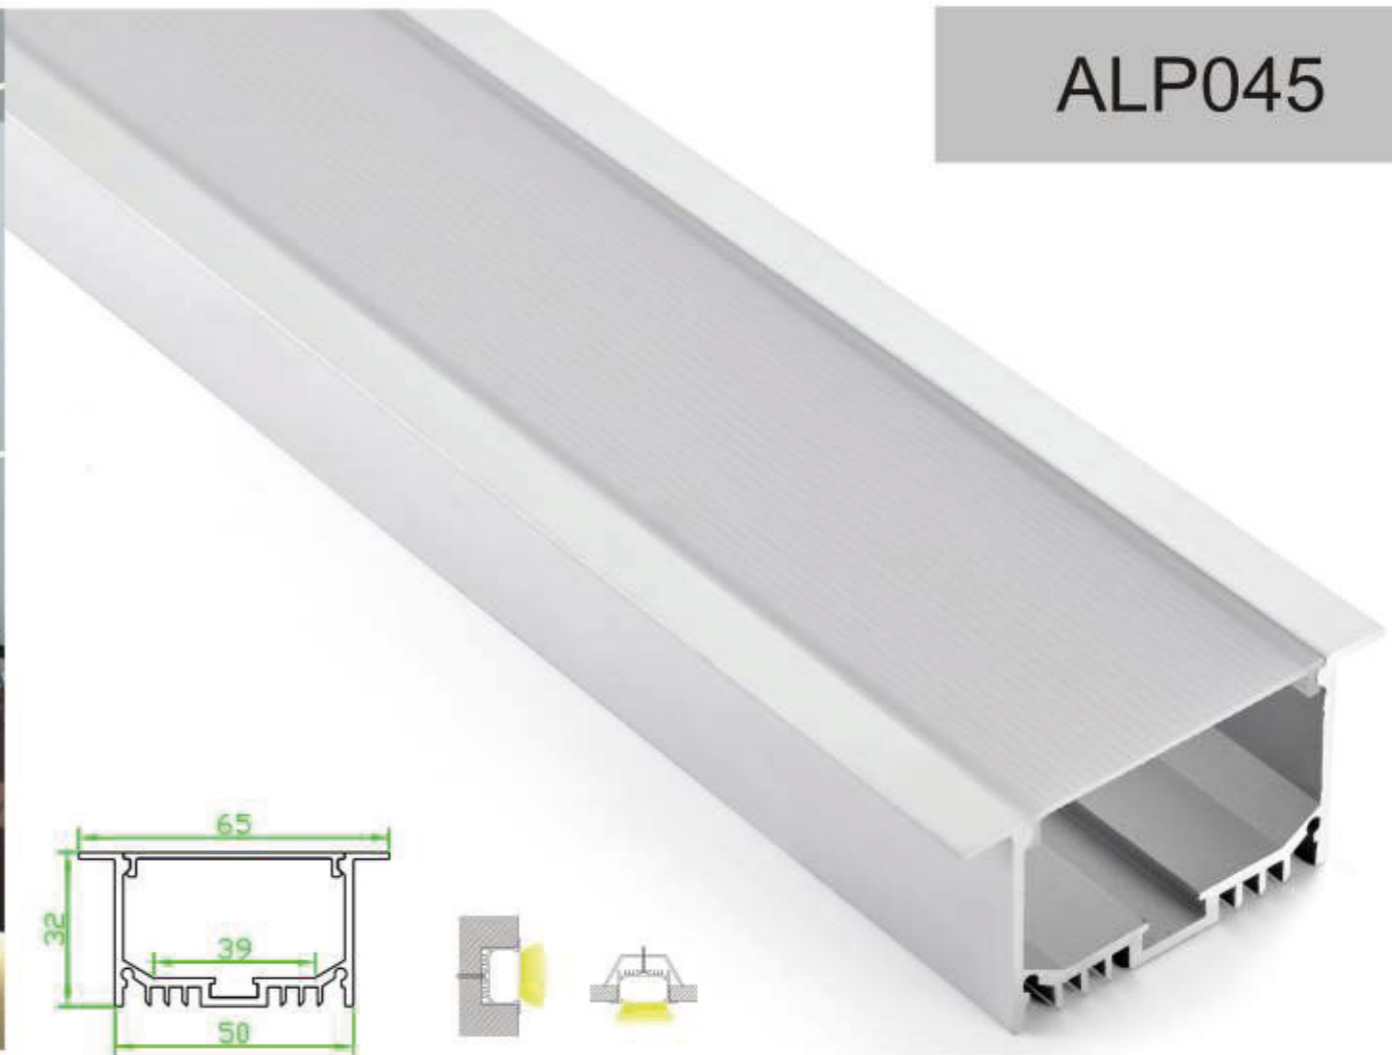

ALP044

Aluminum profile

PMMA opal matte cover
PMMA semi-clear cover
PC diffused cover

End cap with hole
End cap without hole

Mounting clip(metal)

LED Strip: 2835LED
120LEDs/M, 24W/M

LED Driver

ALP045