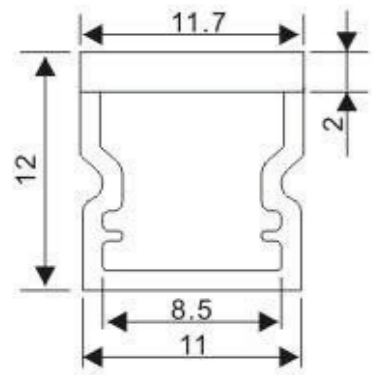

ALP025

ALP026