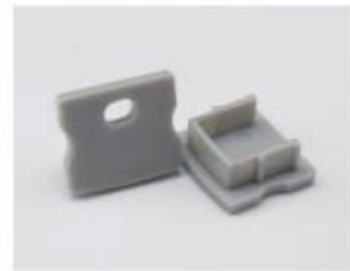

End cap with hole
End cap without hole