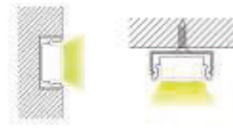

Step 3

Step 4

Aluminum profile

PMMA opal matte cover
PMMA semi-clear cover
PC diffused cover

End cap with hole
End cap without hole

LED Strip: 2835LED
70LEDs/M, 14W/M

LED Driver

ALP002-R