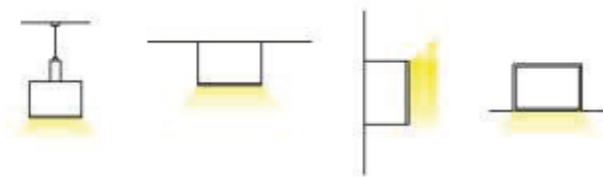

Connector IL

LED Strip, 2835 LED
140LEDs/M, 28W/M

LED Driver

ALP018-R3

Aluminum profile

PMMA opal matte cover
PMMA semi-clear cover
PC diffused cover

Aluminium End Cap
without hole

Steel wire