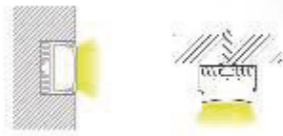

ALP044

Aluminum profile