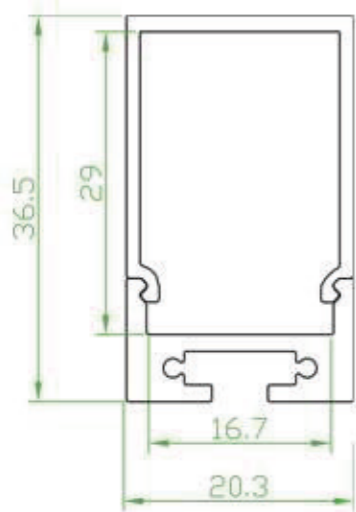

ALP029

Aluminum profile