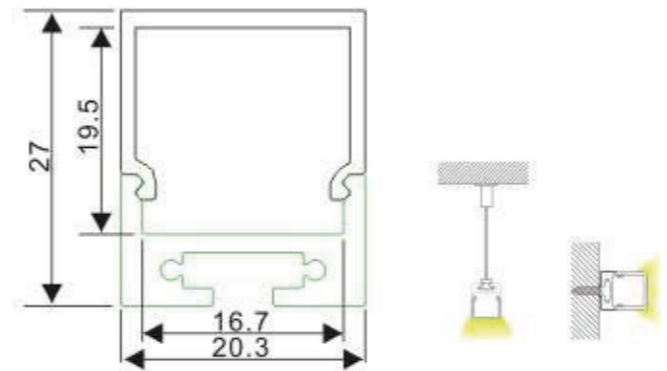

LED Strip, 2835 LED
140LEDs/M, 28W/M

LED Driver

ALP028

Aluminum profile

PMMA opal matte cover
PMMA semi-clear cover
PC diffused cover

End cap with hole
End cap without hole

Steel wire

Metal clip