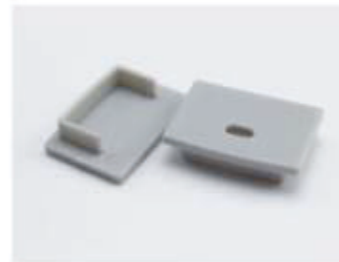

End cap with hole
End cap without hole