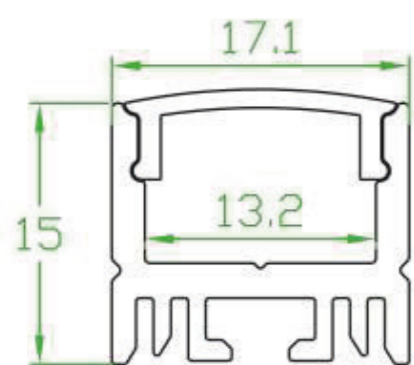

ALP043

Aluminum profile