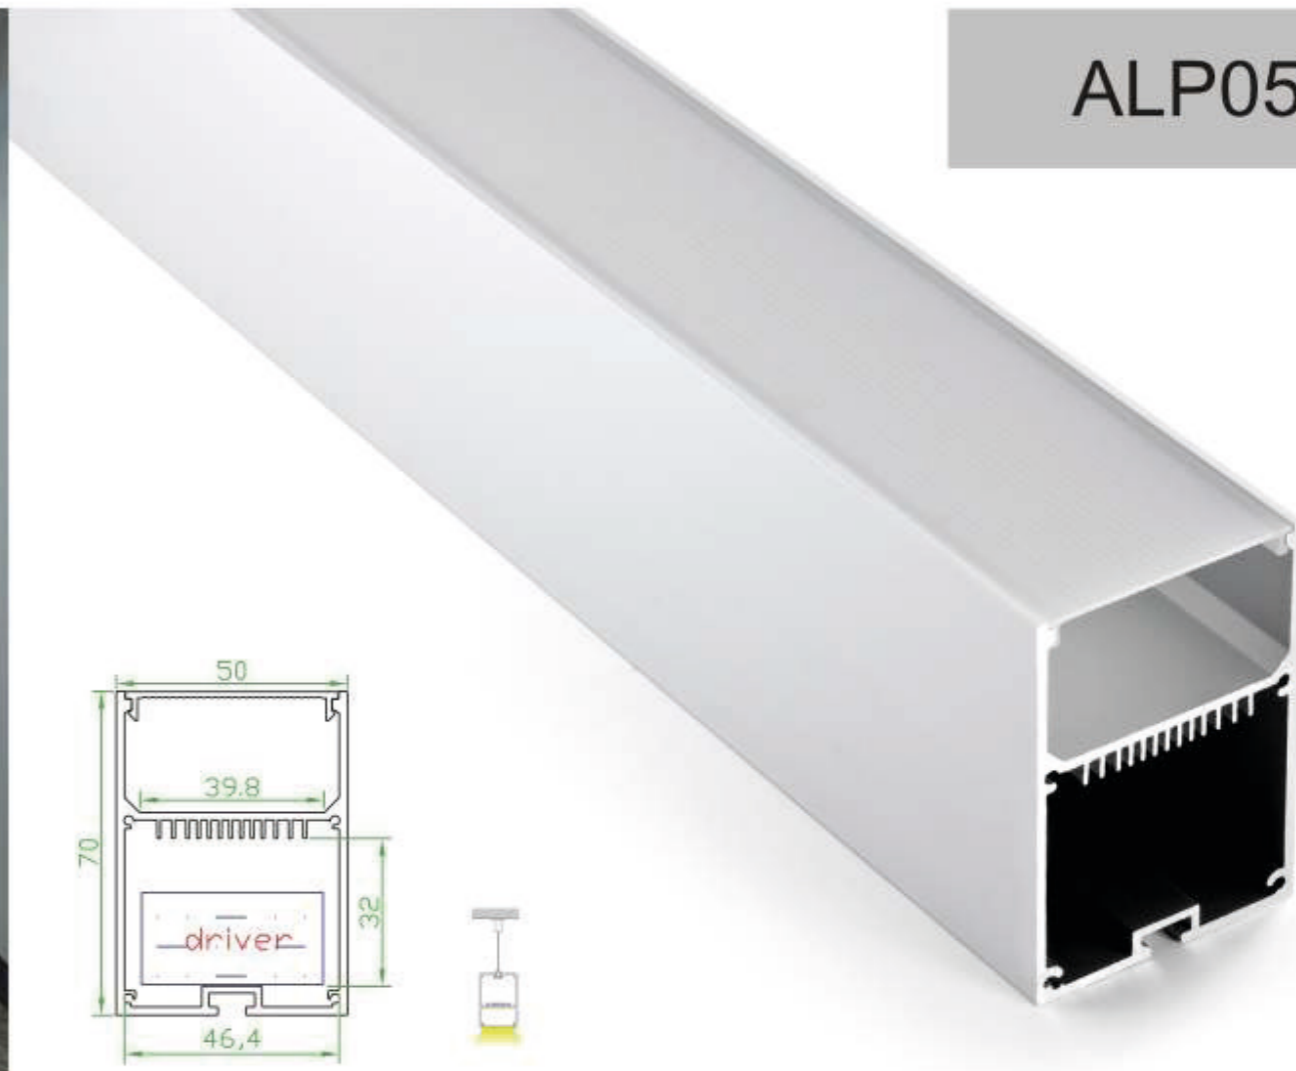

End cap without hole

Steel wire

LED Strip: 2835LED
140LEDs/M, 28W/M

LED Driver

ALP052

Aluminum profile

PC diffused cover(milky)
PC semi-clear cover

End cap without hole

Steel wire

180 degrees connector

90 degrees connector

LED Strip: 2835LED

LED Driver

ALP057

Aluminum profile

PC diffused cover(milky)
PC semi-clear cover