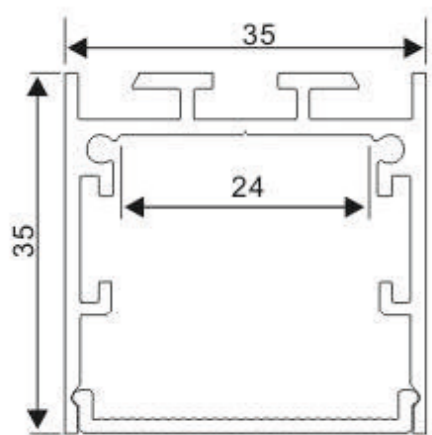

Connector IL

LED Strip, 2835 LED
140LEDs/M, 28W/M

LED Driver

ALP018-R3

Aluminum profile

PMMA opal matte cover
PMMA semi-clear cover
PC diffused cover

Aluminium End Cap
without hole

Steel wire