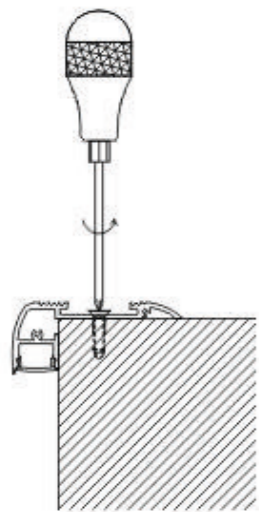

ALP024

Aluminum profile

PMMA opal matte cover
PMMA semi-clear cover
PMMA clear cover

End cap with hole
End cap without hole

LED Strip: 2835LED
70LEDs/M, 14W/M

LED Driver

ALP024-R

Step 1