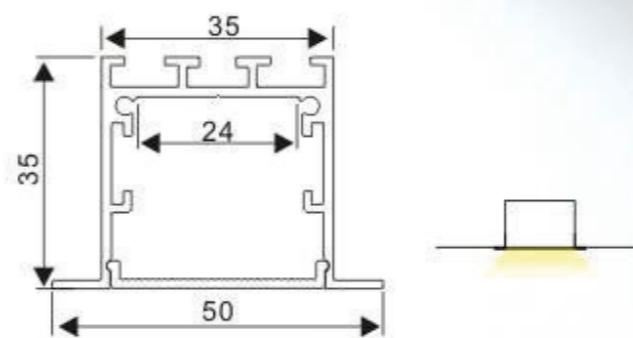

ALP017-R5

Aluminum profile