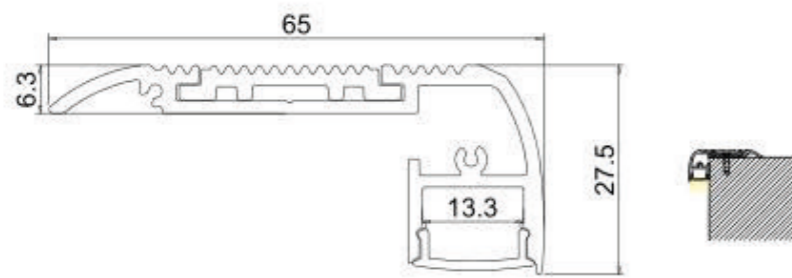

ALP024

Aluminum profile

PMMA opal matte cover
PMMA semi-clear cover
PMMA clear cover

End cap with hole
End cap without hole

LED Strip: 2835LED
70LEDs/M, 14W/M

LED Driver

ALP024-R

Step 1