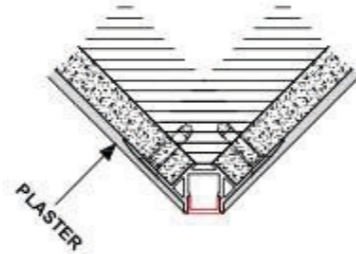

ALP070

Step 1

Step 2

Step 3

Aluminum profile

PC diffused cover

End cap with hole
End cap without hole

LED Strip: 3528LED
120LEDs/M, 9.6W/M