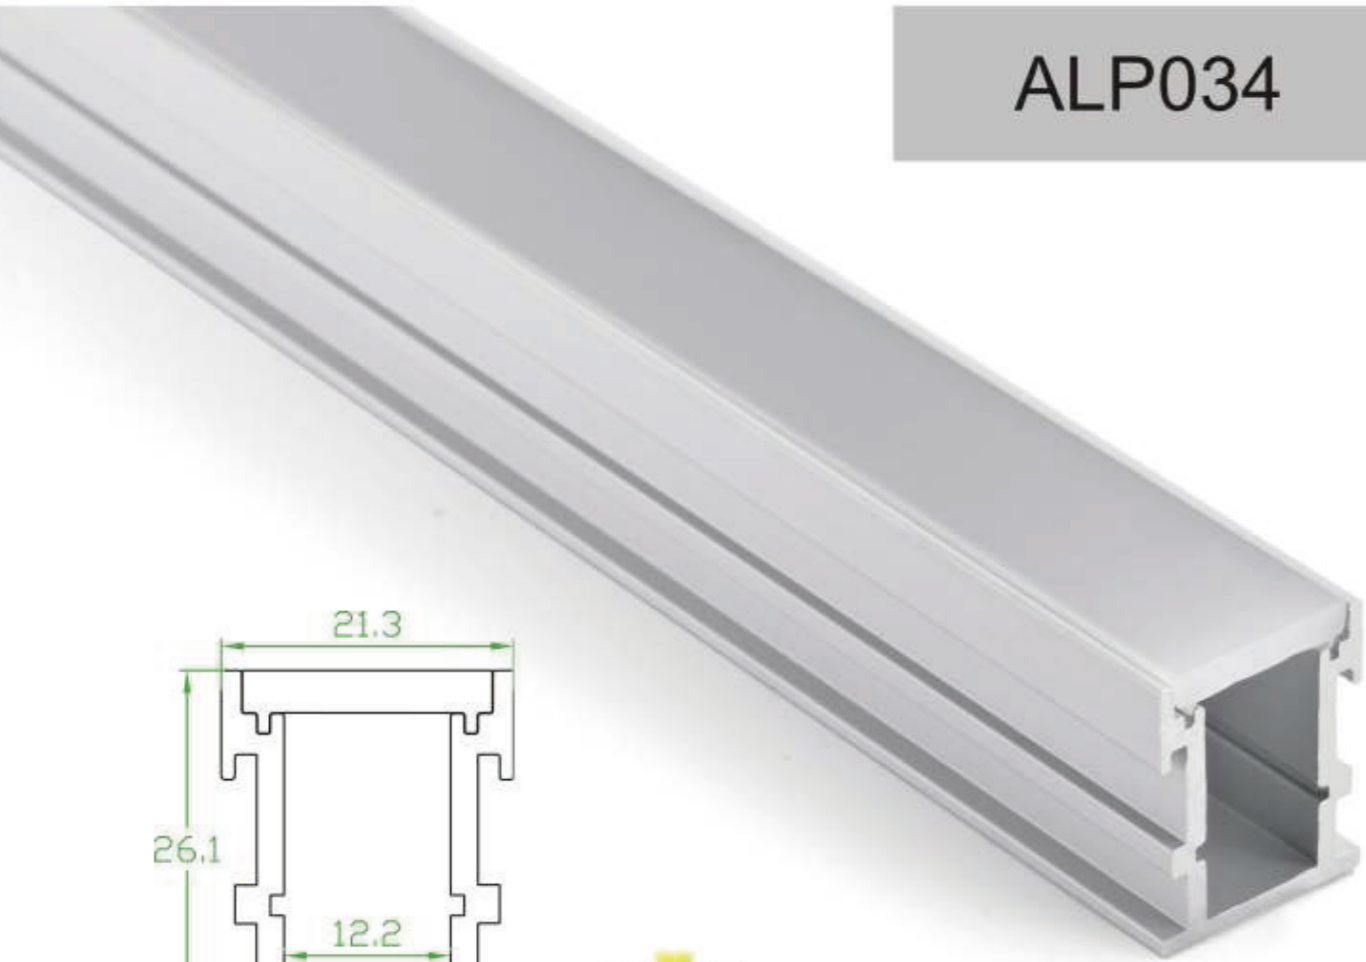

LED Driver

ALP033

Aluminum profile

PC diffused cover

End cap with hole
End cap without hole

LED Strip: 2835LED
70LEDs/M, 14W/M

LED Driver

ALP034