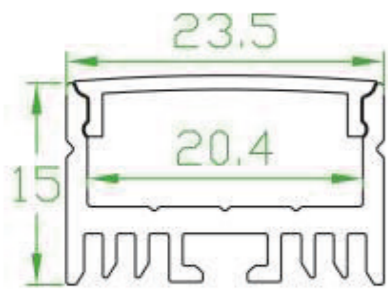

ALP044

Aluminum profile