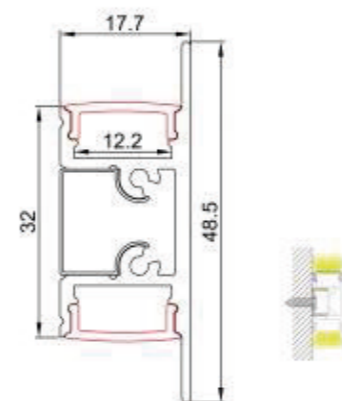

ALP050

Aluminum profile