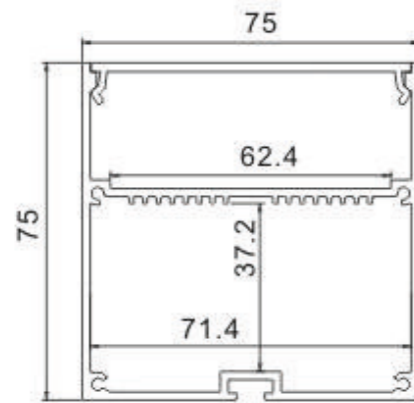

Steel wire

180 degrees connector

90 degrees connector

LED Strip: 2835LED

LED Driver

ALP057

Aluminum profile

PC diffused cover(milky)
PC semi-clear cover