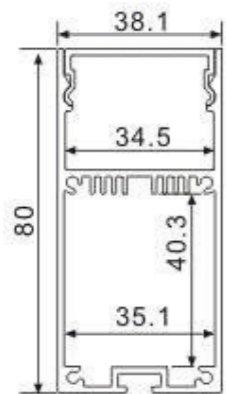

End cap without hole

Steel wire

LED Strip: 2835LED
210LEDs/M, 42W/M

LED Driver

ALP3880

Aluminum profile

PC Frosted cover

End cap without hole