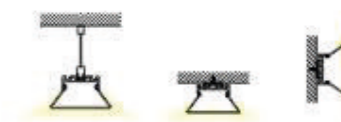

LED Driver

Steel wire

ALP065

ALP065-T

Aluminum profile

PMMA opal matte cover
PMMA semi-clear cover
PC diffused cover

End cap without hole

Metal clip