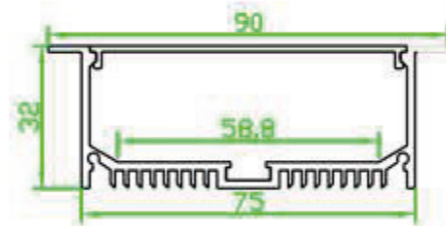

90 degrees connecting

Steel wire

LED Strip, 2835 LED
140LEDs/M, 28W/M

LED Driver

ALP047

Aluminum profile

PC diffused cover(milky)
PC semi-clear cover

End cap with hole
End cap without hole