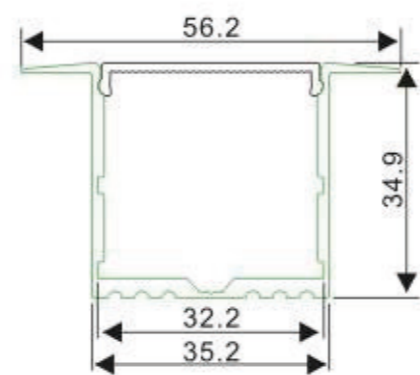

ALP017-R

Aluminum profile