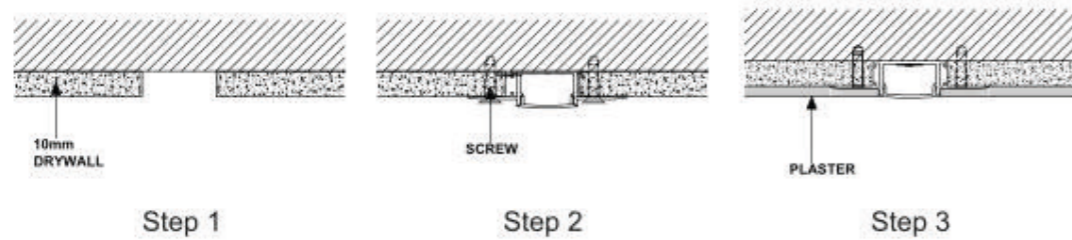

LED Strip: 2835LED
140LEDs/M, 28W/M

LED Driver

Steel wire

Metal clip

ALP068

Aluminum profile

PC diffused cover

End cap with hole
End cap without hole