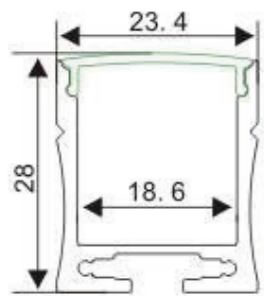

ALP032

Aluminum profile