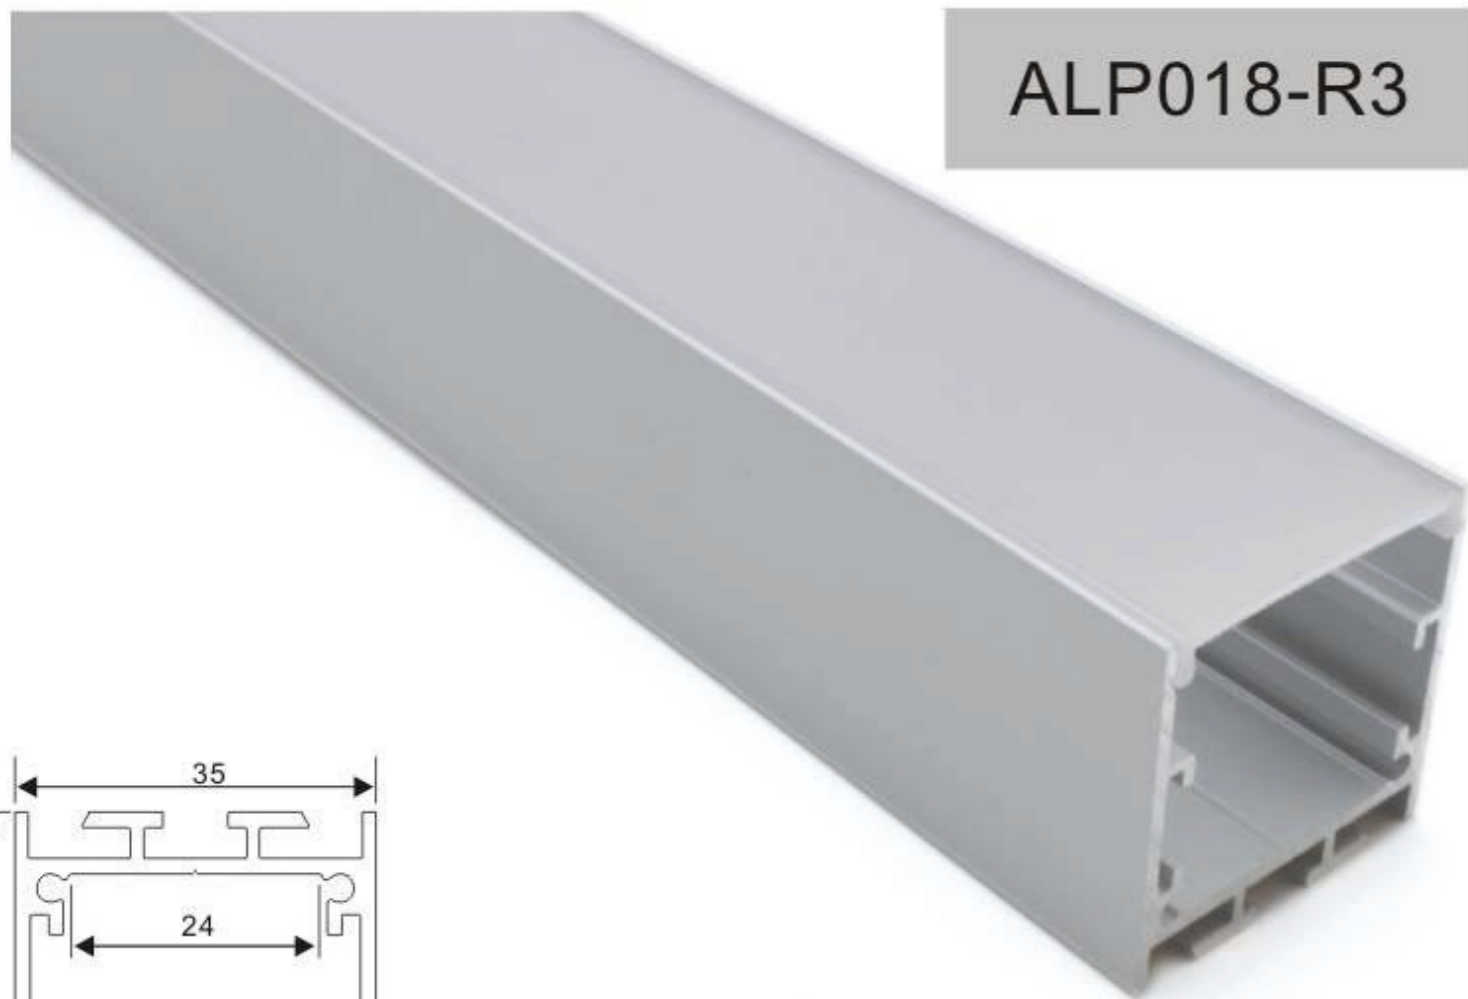

Connector IL

LED Strip, 2835 LED
140LEDs/M, 28W/M

LED Driver

ALP018-R3

Aluminum profile

PMMA opal matte cover
PMMA semi-clear cover
PC diffused cover

Aluminium End Cap
without hole

Steel wire