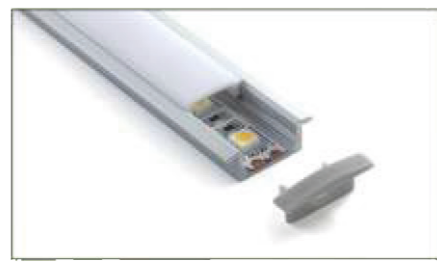

ÜBERSICHT

ALP001-R SEITE 1