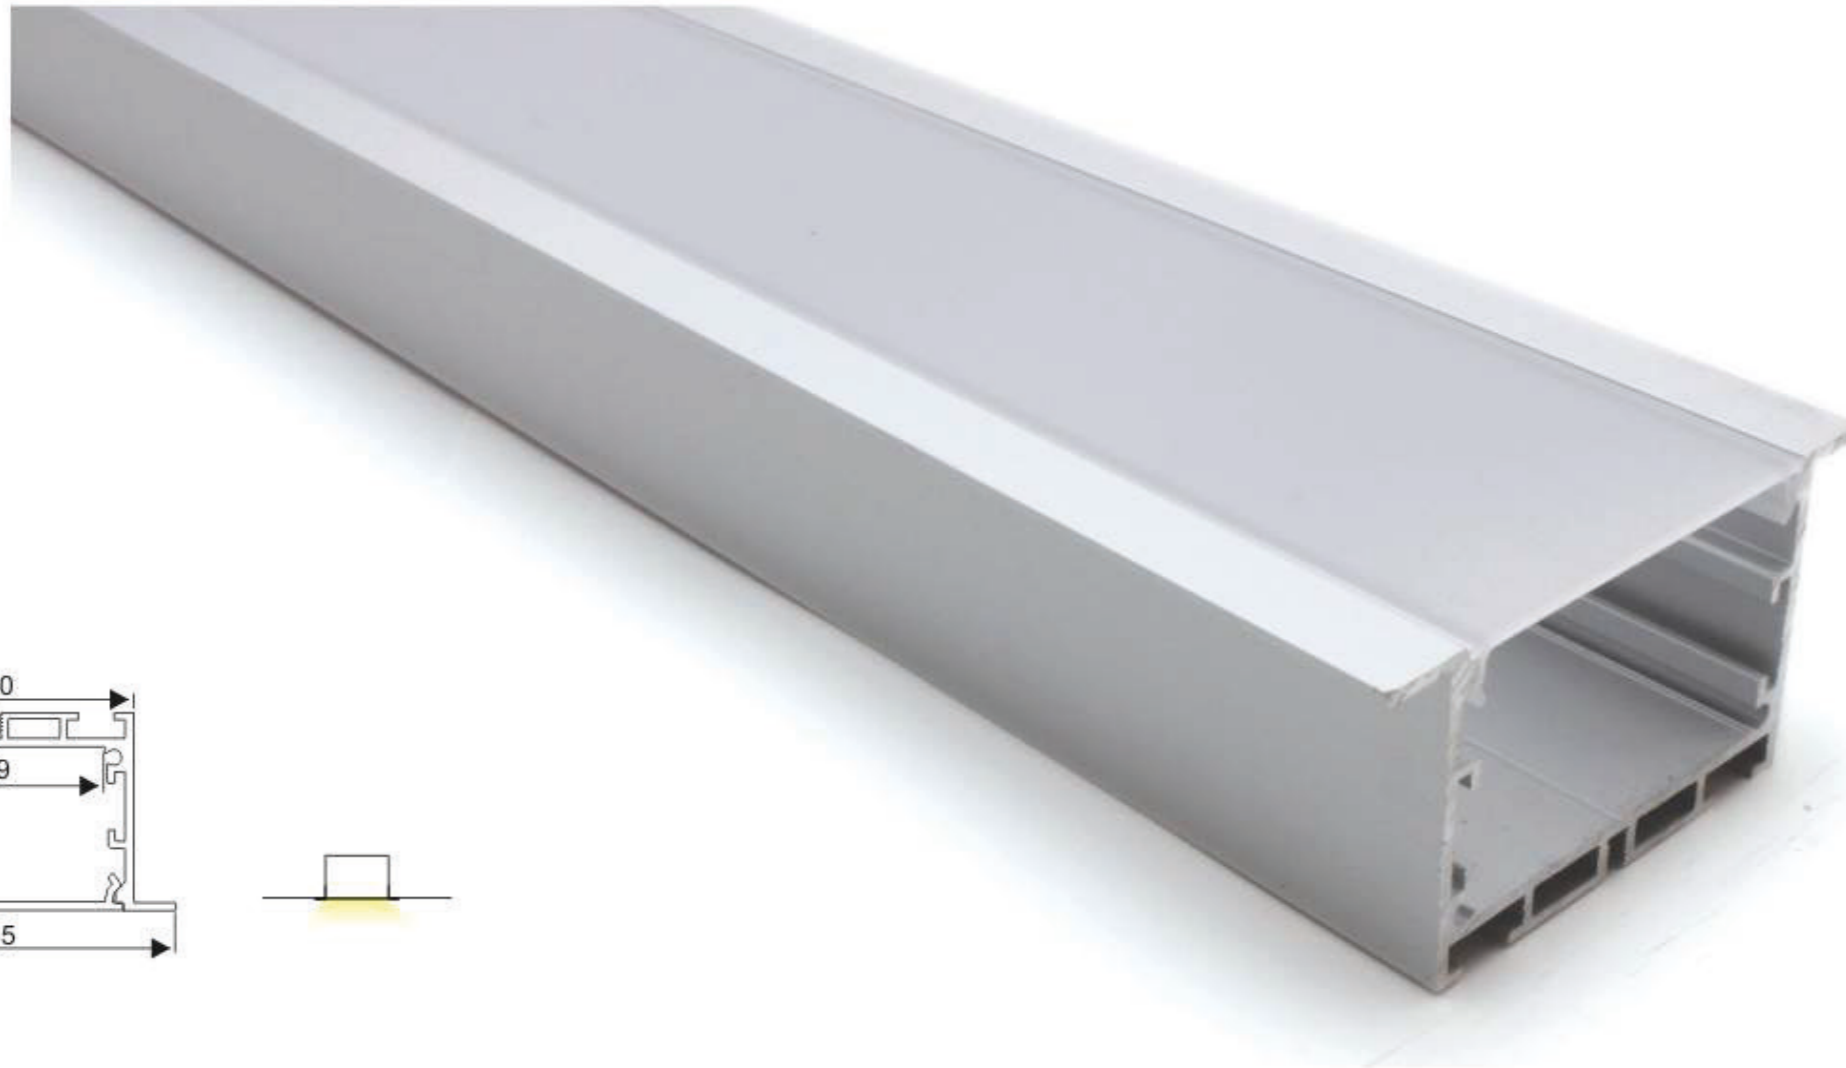

Mounting clip(metal)

Connector T

Connector L

Connector X

Connector IL

LED Strip, 2835 LED
140LEDs/M, 28W/M

LED Driver

ALP045-R