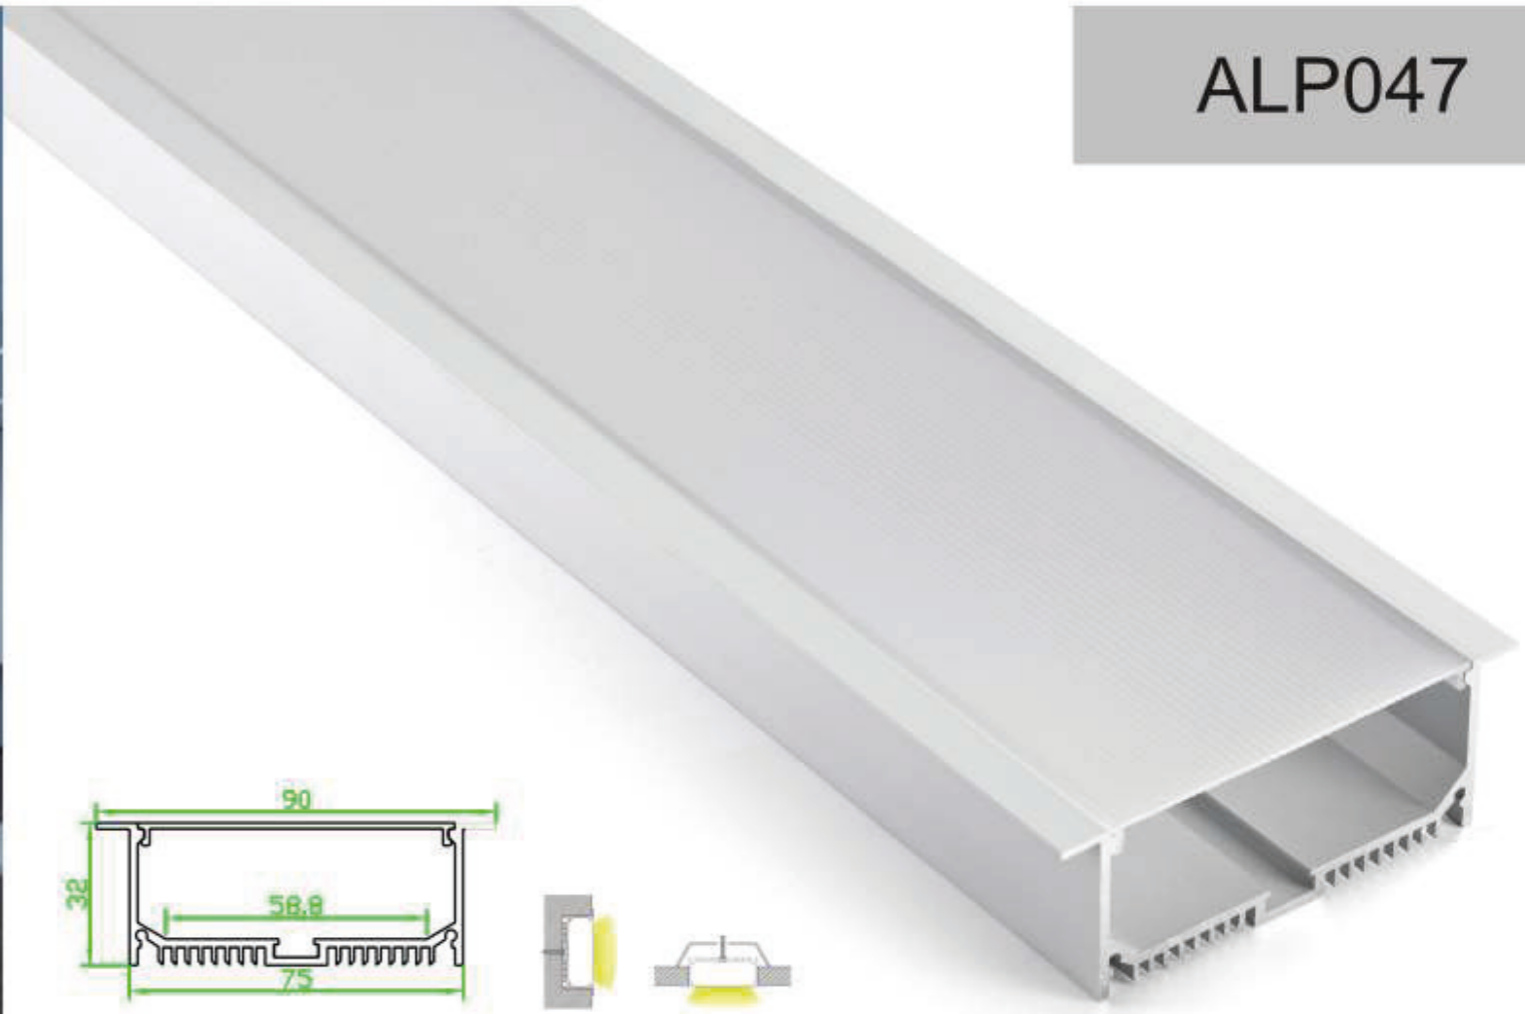

90 degrees connecting

Steel wire

LED Strip, 2835 LED
140LEDs/M, 28W/M

LED Driver

ALP047

Aluminum profile

PC diffused cover(milky)
PC semi-clear cover

End cap with hole
End cap without hole