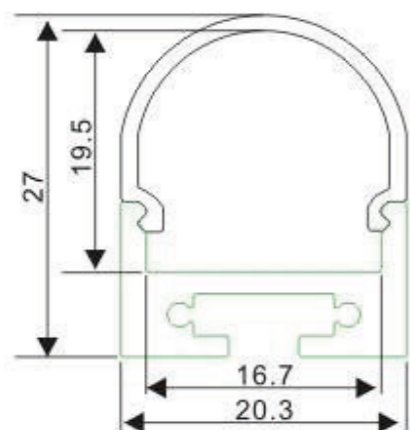

ALP027

Aluminum profile