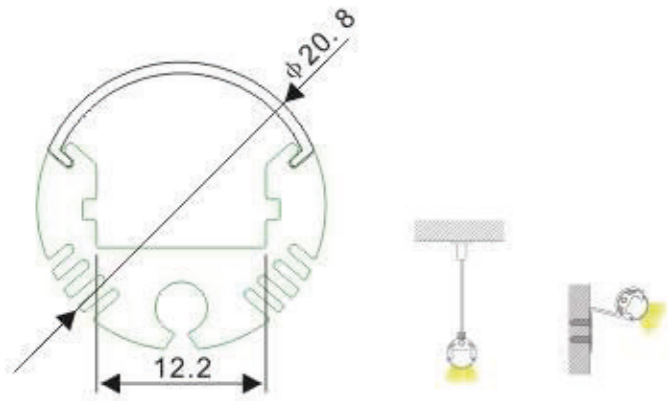

Mounting clip(PC)

LED Strip: 2835LED
70LEDs/M, 14W/M

LED Driver

ALP008

Aluminum profile

PMMA opal matte cover
PMMA semi-clear cover

End cap with hole
End cap without hole

Mounting clip(metal)