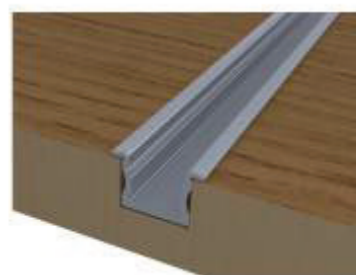

ALP003-R

Step 1