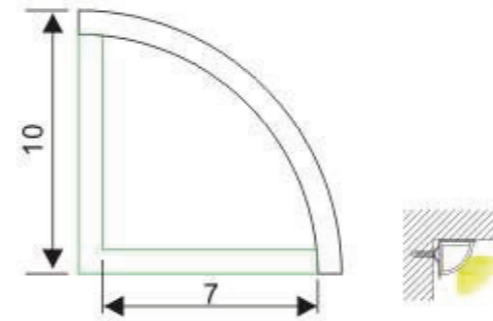

Aluminum profile

PC diffused cover

End cap with hole
End cap without hole

Mounting clip(metal)

LED Strip: 3528LED
120LEDs/M, 9.6W/M

LED Driver

ALP025

ALP026