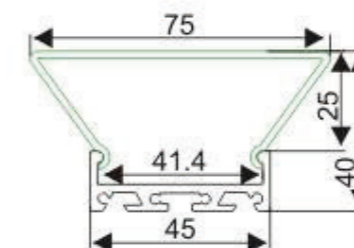

ALP065-T

Aluminum profile