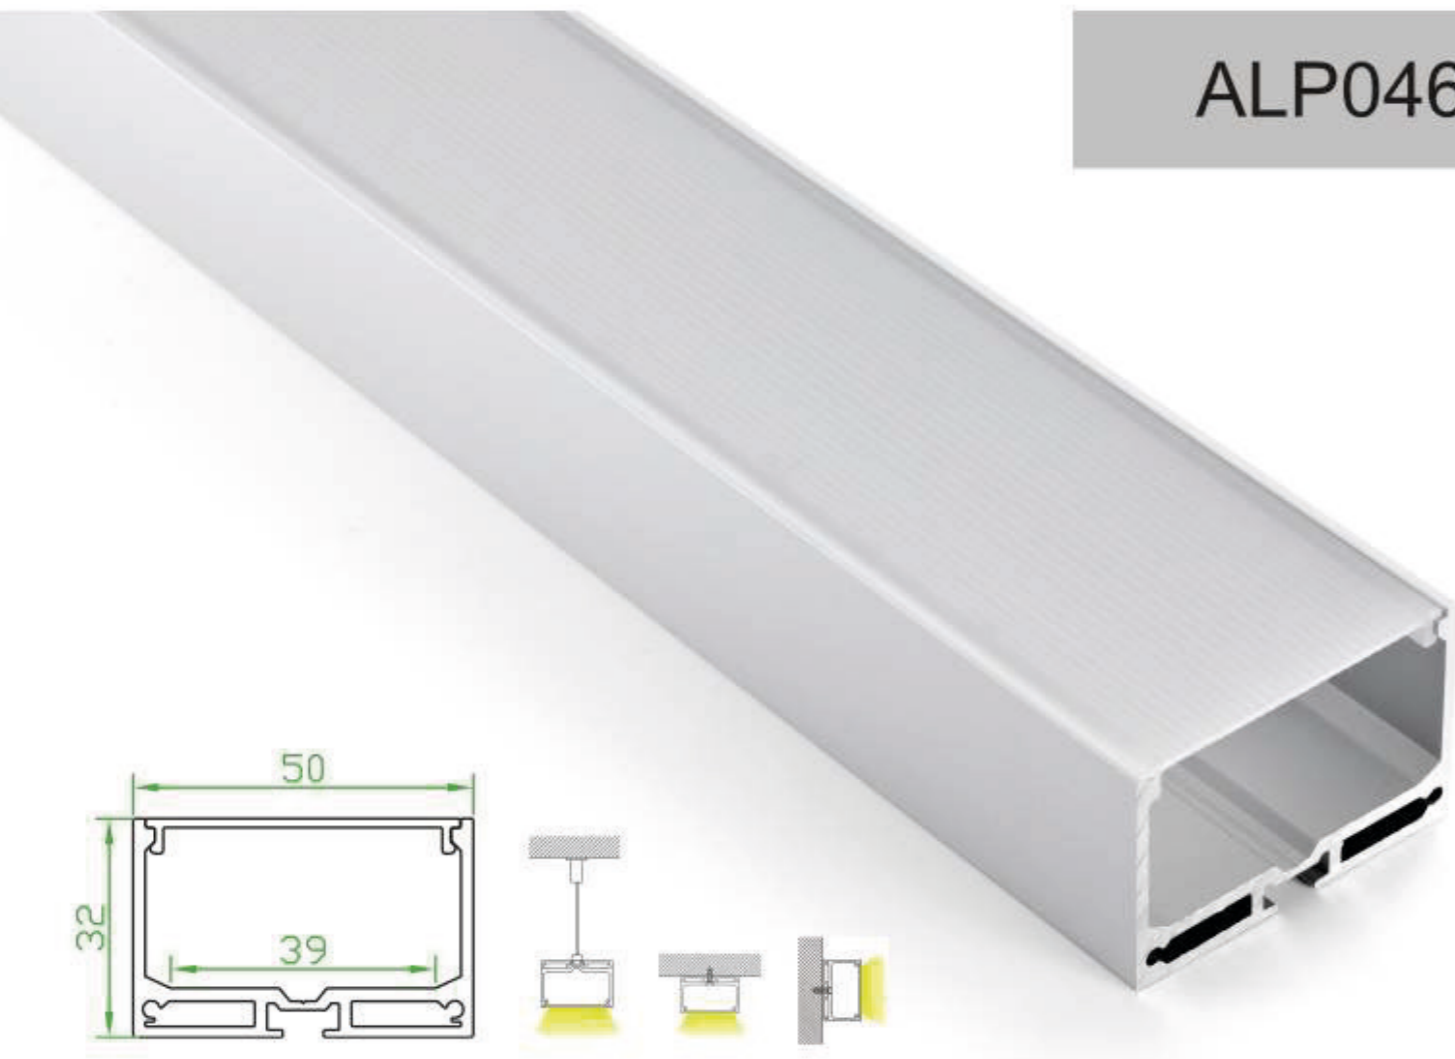

End cap with hole
End cap without hole

Mounting clip

LED Strip, 2835 LED
140LEDs/M, 28W/M

LED Driver

ALP046

Aluminum profile

PC diffused cover(milky)
PC semi-clear cover

End cap without hole

90 degrees connecting

Steel wire

LED Strip, 2835 LED
140LEDs/M, 28W/M

LED Driver

ALP047

Aluminum profile

PC diffused cover(milky)
PC semi-clear cover

End cap with hole
End cap without hole