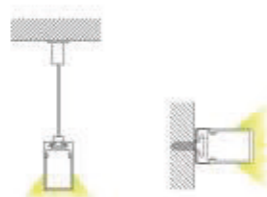

ALP029

Aluminum profile