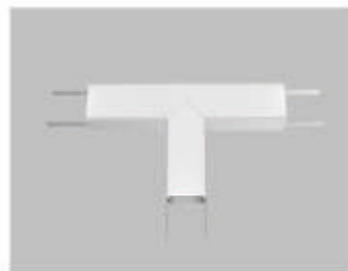

PC diffused cover

Aluminium End Cap
without hole

Stainless Clip

LED Strip: 2835LED
210LEDs/M, 42W/M

LED Driver

Connector T

Connector L

Connector X