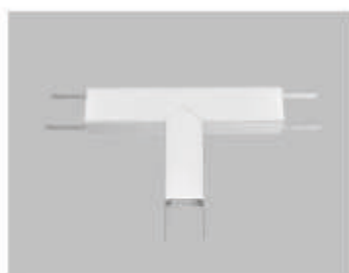

Connector T