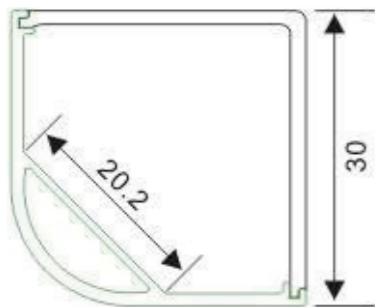

ALP015-R

Aluminum profile