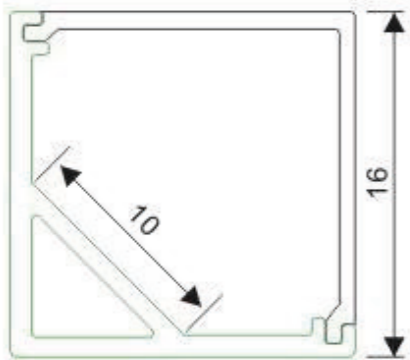

ALP005

Aluminum profile