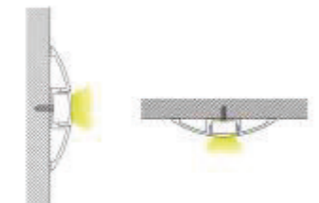

180 degrees coupler

End cap without hole

Aluminum profile

PMMA opal matte cover
PMMA semi-clear cover
PC diffused cover

90 degrees connecting

120 degrees connecting

180 degrees connecting

Steel wire

Mounting clip(metal)

LED Strip, 2835 LED
140LEDs/M, 28W/M

LED Driver

ALP021

Aluminum profile

PMMA opal matte cover
PMMA semi-clear cover
PMMA clear cover
PC diffused cover

End cap with hole
End cap without hole