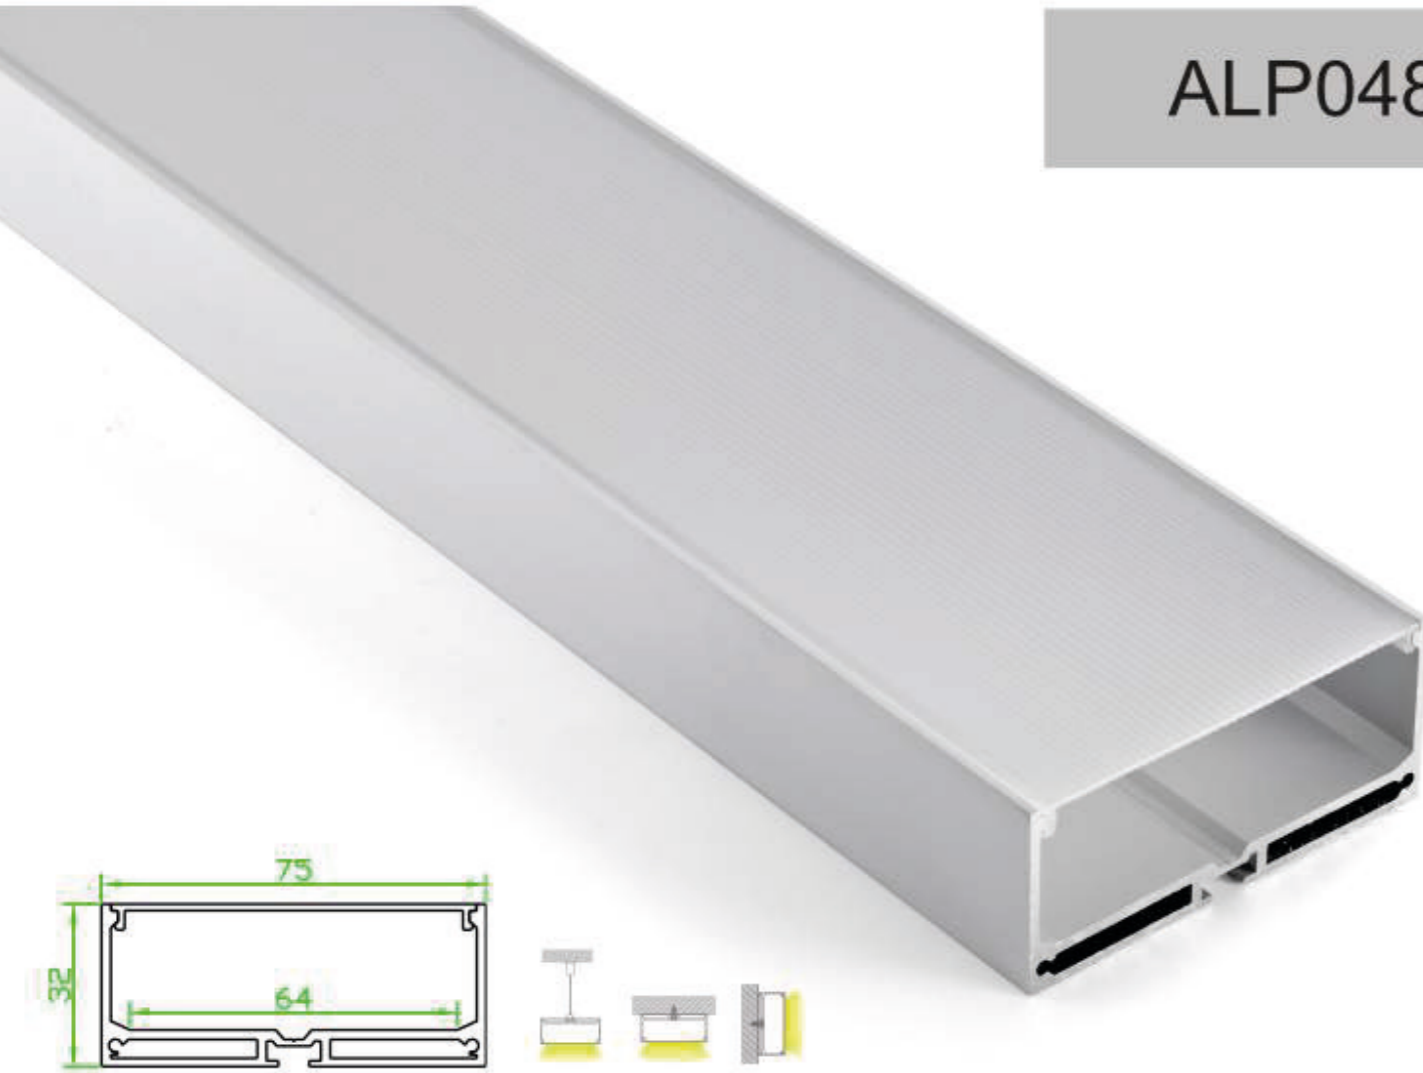

Mounting clip

LED Strip: 2835LED
210LEDs/M, 42W/M

LED Driver

ALP048

Aluminum profile

PC diffused cover(milky)
PC semi-clear cover

End cap without hole

Mounting clip