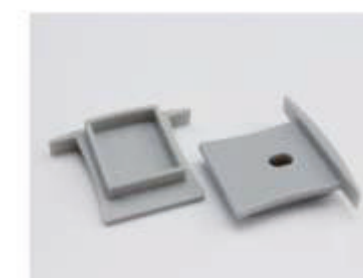

LED Strip, 2835 LED
140LEDs/M, 28W/M

LED Driver

ALP031

Aluminum profile

PMMA opal matte cover
PMMA semi-clear cover
PC diffused cover

End cap with hole
End cap without hole

Spring clip

LED Strip, 2835 LED
140LEDs/M, 28W/M